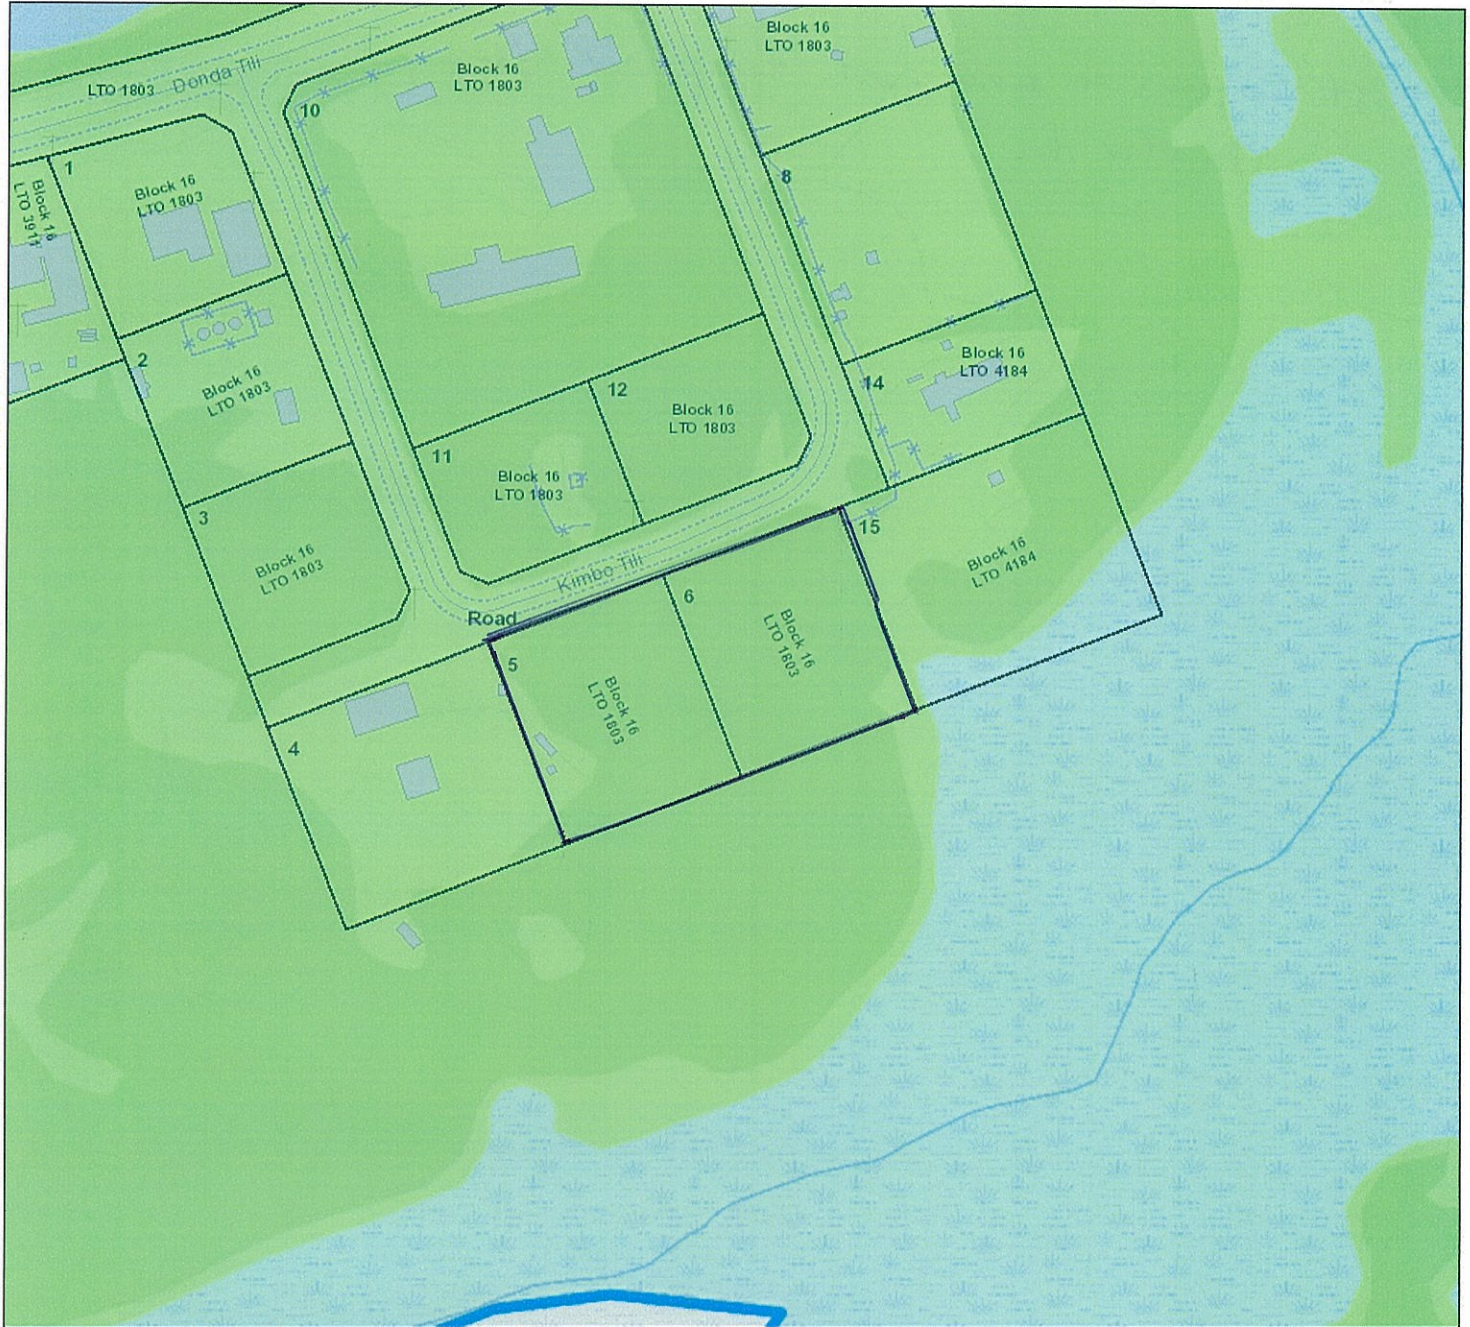

ATLAS

Government of Northwest Territories

January 23, 2019

Legend

- | | |
|--|---|
| Municipal Boundaries | Surveyed Parcels |
| Building Footprints | Surveyed Easements |
| Surface Land Withdrawal | Surveyed Parcels - No Information Available |
| Tenured Commissioner's Land (Unsurveyed) | Tenured Commissioner's Land (Surveyed) |
| Tenured Territorial Land | Federal Land |
| Commissioner's Land | Territorial Land |
| Municipal Land | Private Land |
| Tii Cho Land | |

Scale 1: 2,000

50 metres

UTM Zone: 11

COPYRIGHT Government of the Northwest Territories, Department of Lands.