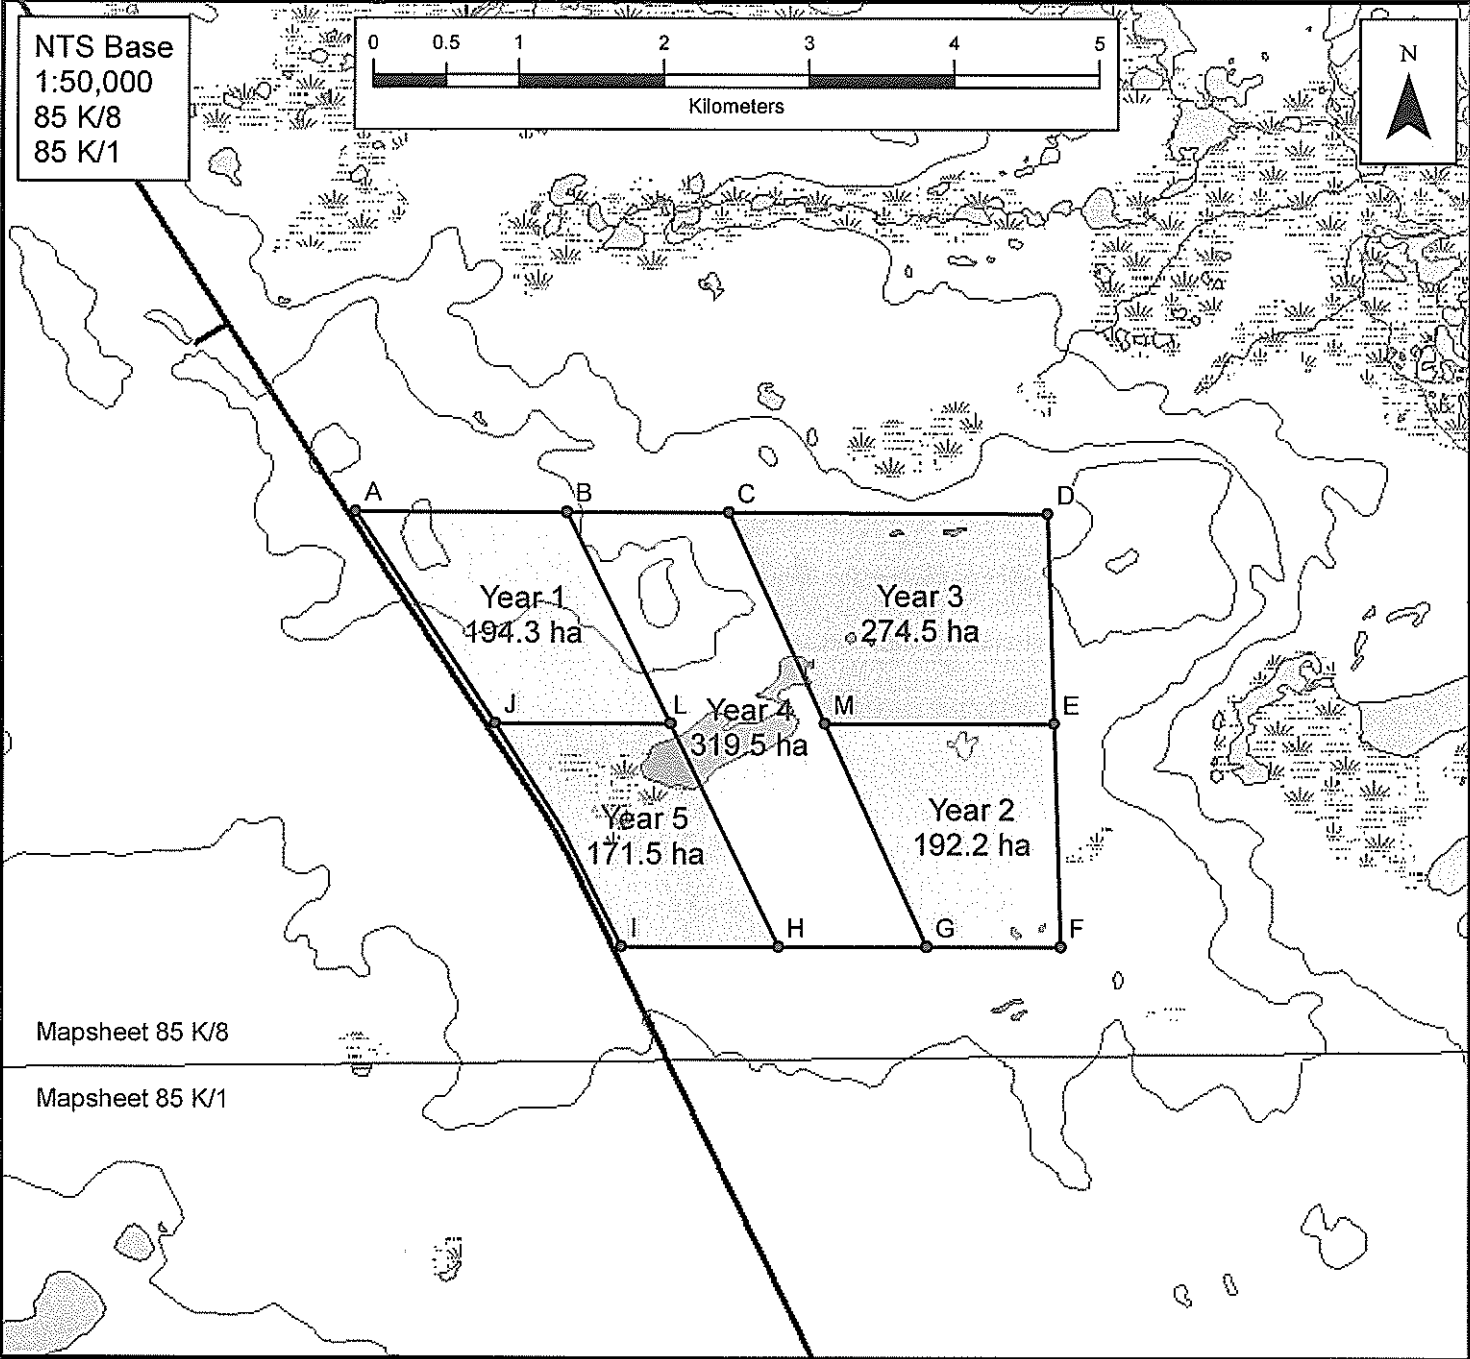

# Kerry Smith Woodlot March 2014

Fuel located  
at Camp

# Kerry Smith Harvest Area

## Nov. 7, 2006

| CO-ORD_ID | DDM_LAT     | DDM_LON       |
|-----------|-------------|---------------|
| A         | 62, 17.0678 | -116, 24.2918 |
| B         | 62, 17.0580 | -116, 22.6090 |
| C         | 62, 17.0503 | -116, 21.3239 |
| D         | 62, 17.0346 | -116, 18.7850 |
| E         | 62, 16.2521 | -116, 18.7519 |
| F         | 62, 15.4231 | -116, 18.7168 |
| G         | 62, 15.4283 | -116, 19.7820 |
| H         | 62, 15.4339 | -116, 20.9604 |
| I         | 62, 15.4397 | -116, 22.2059 |
| J         | 62, 16.2734 | -116, 23.1927 |
| L         | 62, 16.2667 | -116, 21.8052 |
| M         | 62, 16.2609 | -116, 20.5733 |