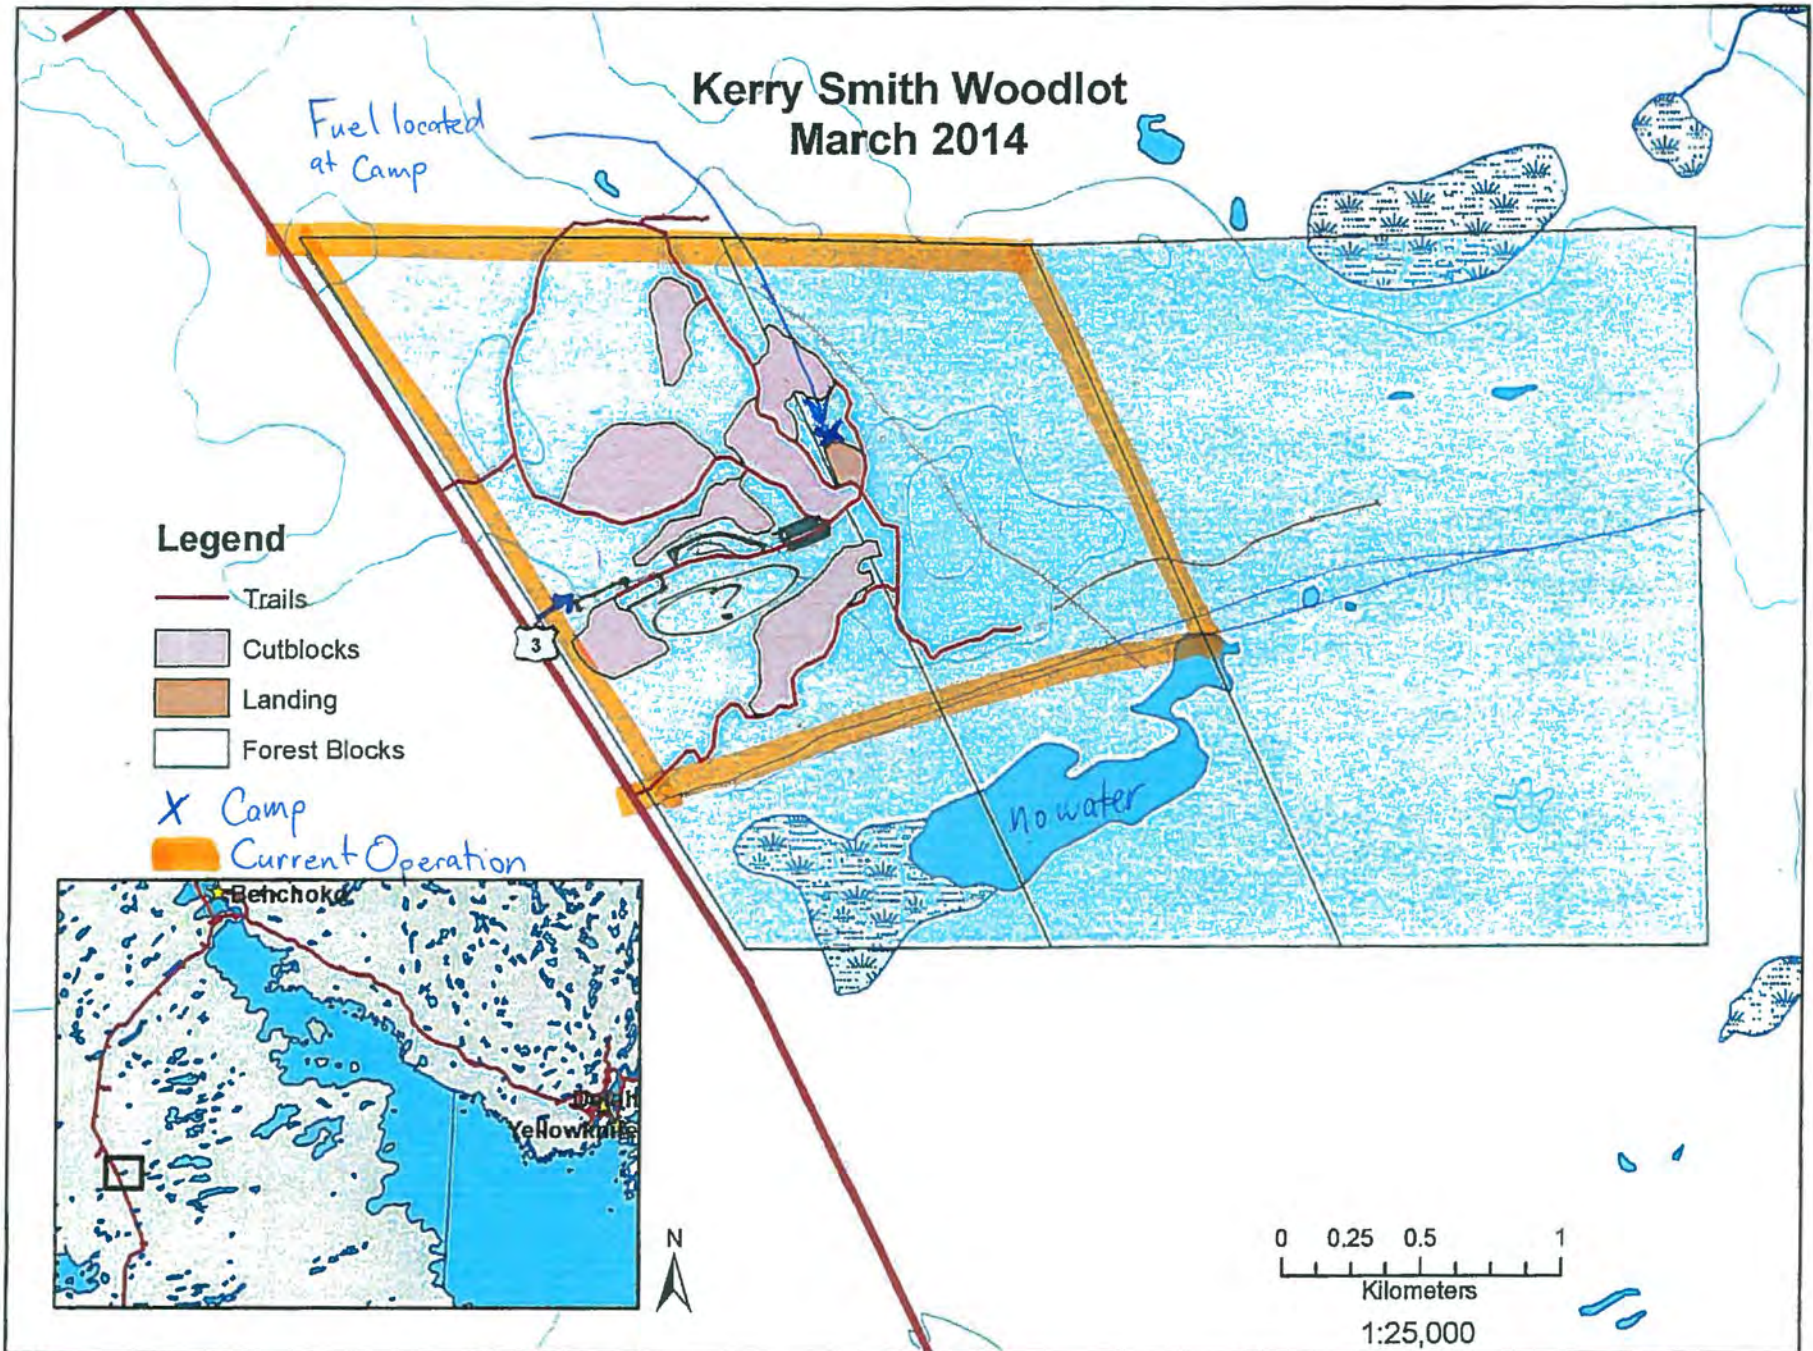

# Kerry Smith Woodlot March 2014

Fuel located  
at Camp

## Legend

- Trails
- Cutblocks
- Landing
- Forest Blocks

X Camp  
Current Operation

# Kerry Smith Harvest Area

## Nov. 7, 2006

| CO-ORD_ID | DDM_LAT     | DDM_LON       |
|-----------|-------------|---------------|
| A         | 62, 17.0678 | -116, 24.2918 |
| B         | 62, 17.0580 | -116, 22.6090 |
| C         | 62, 17.0503 | -116, 21.3239 |
| D         | 62, 17.0346 | -116, 18.7850 |
| E         | 62, 16.2521 | -116, 18.7519 |
| F         | 62, 15.4231 | -116, 18.7168 |
| G         | 62, 15.4283 | -116, 19.7820 |
| H         | 62, 15.4339 | -116, 20.9604 |
| I         | 62, 15.4397 | -116, 22.2059 |
| J         | 62, 16.2734 | -116, 23.1927 |
| L         | 62, 16.2667 | -116, 21.8052 |
| M         | 62, 16.2609 | -116, 20.5733 |