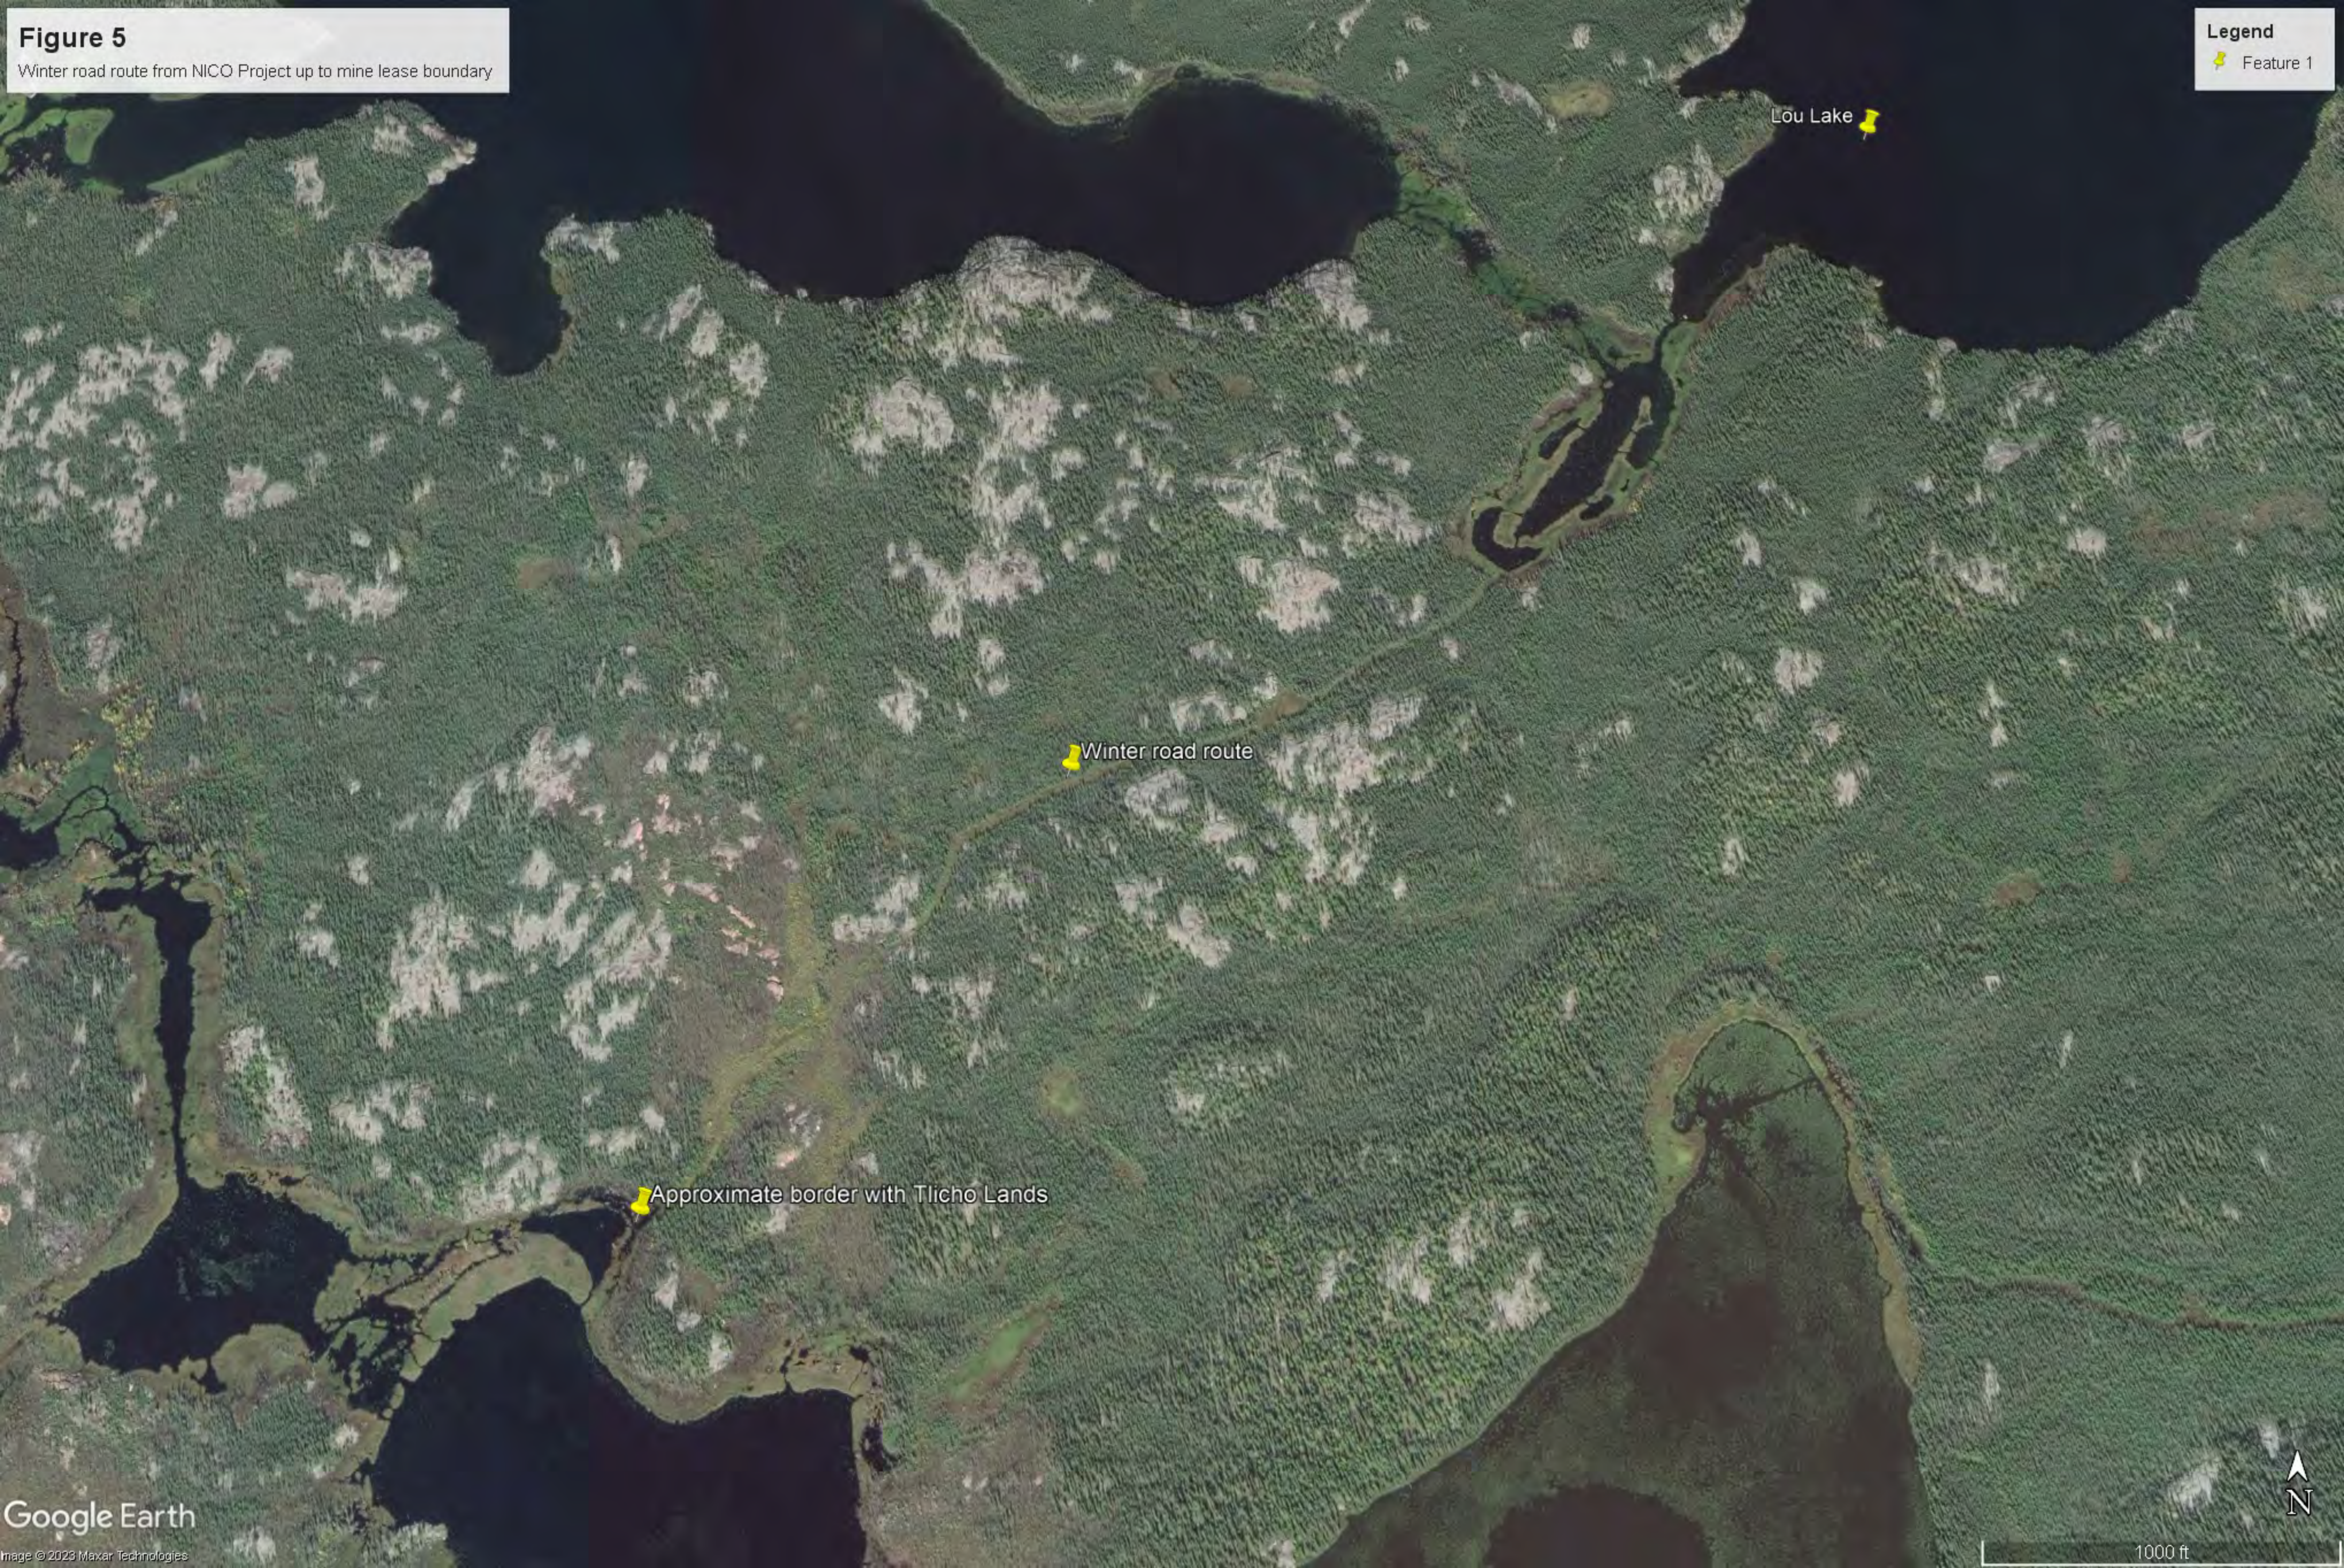

Figure 3
Write a description for your map.

Legend
📌 NICO Project

Figure 4
Write a description for your map.

Legend
📍 NICO Project

Figure 5
Winter road route from NICO Project up to mine lease boundary

Legend
Feature 1

Lou Lake

Winter road route

Approximate border with Tlicho Lands